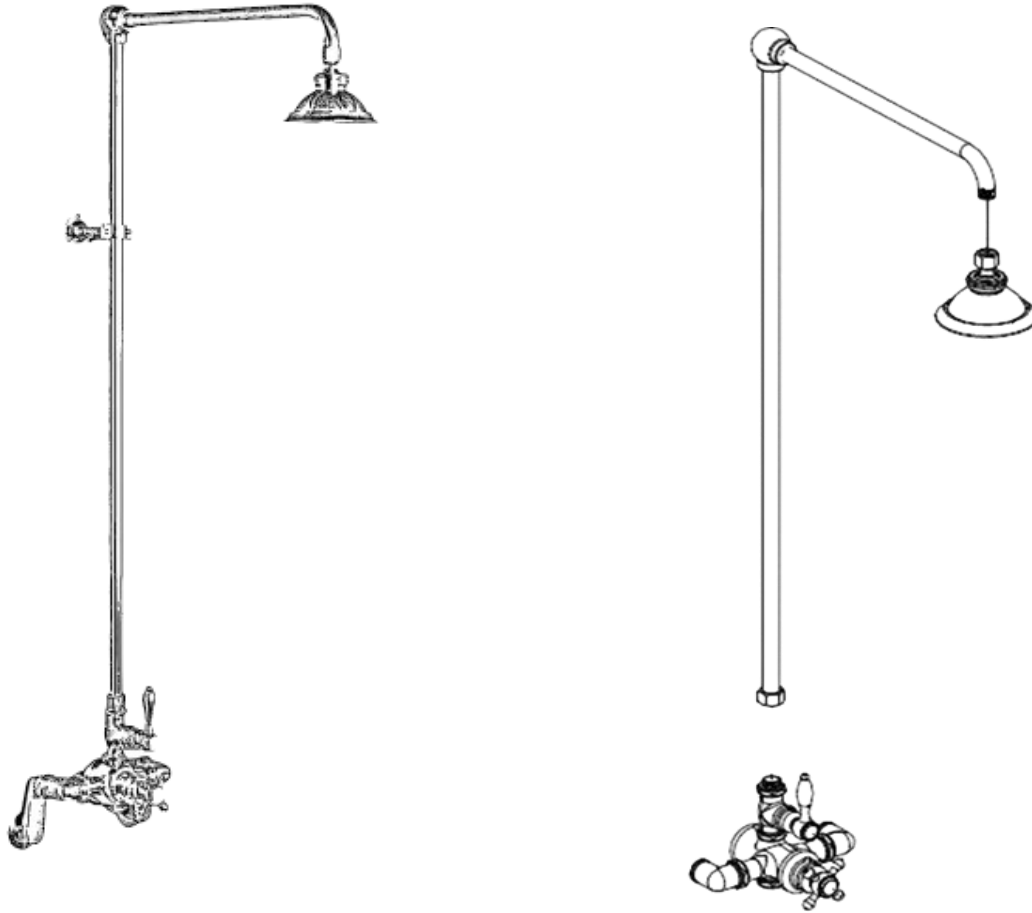

Exposed Shower Set with Variable Centers from 4 ½" – 12"**GUARANTEE & AFTERCARE**

When installing or using tools, take care to avoid damaging the finish or fitting. Clean regularly with a soft damp cloth only to maintain appearance; avoid abrasive cleaners or detergents as they may cause surface damage. The company guarantees against faulty materials or manufacturing, excluding serviceable parts, if installed, cared for, and used according to our instructions.

WATER SUPPLY REGULATIONS

This product has been manufactured to comply with the relevant standards and conform to Water Supply Regulations.

COMPONENTS LIST