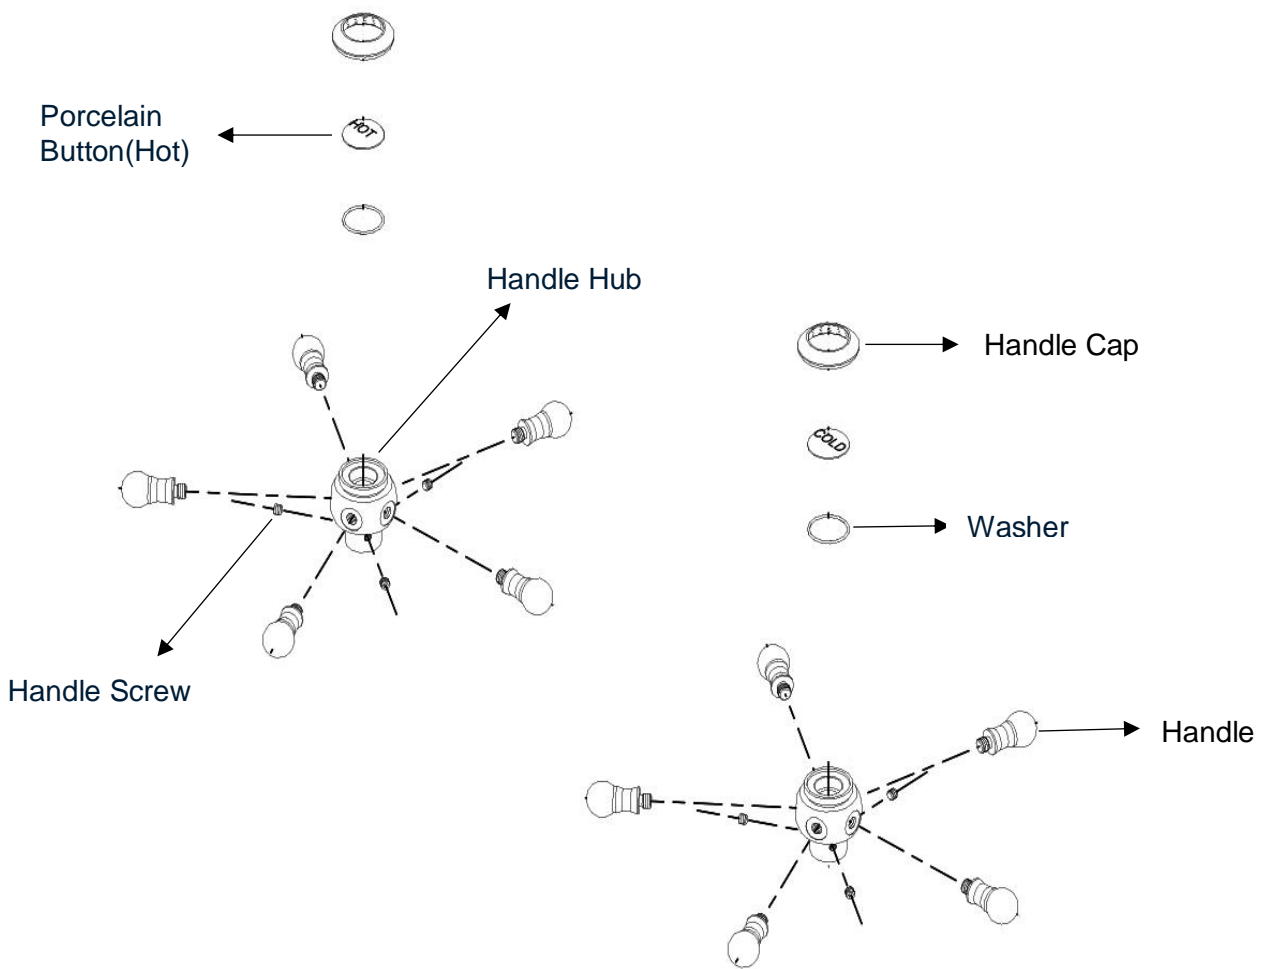

**Strom Living P0475 5 Spoke Handle Pair With Porcelain Buttons****GUARANTEE & AFTERCARE**

When installing or using tools, take care to avoid damaging the finish or fitting. Clean regularly with a soft damp cloth only to maintain appearance; avoid abrasive cleaners or detergents as they may cause surface damage. The company guarantees against faulty materials or manufacturing, excluding serviceable parts, if installed, cared for, and used according to our instructions.

**WATER SUPPLY REGULATIONS**

This product has been manufactured to comply with the relevant standards and conform to Water Supply Regulations.

COMPONENTS LIST

BILL OF MATERIAL				
ITEM	PT/ASSY	DESCRIPTION	TYPE	QTY
1	475-6	Handle	ASSEMBLY	10
2	0529	Handle Screw	ASSEMBLY	6
3	219-3	Washer	ASSEMBLY	2
4	475-1	Porcelain Button(Hot)	ASSEMBLY	1
5	475-2	Porcelain Button(Cold)	ASSEMBLY	1
6	475-5	Handle Hub	ASSEMBLY	2
7	475-3	Handle Cap	ASSEMBLY	2