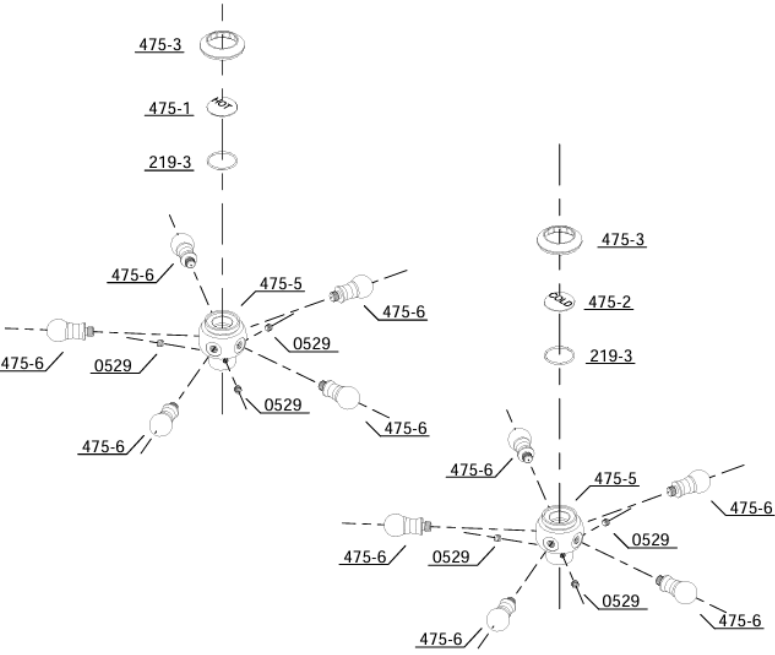

**Strom Living P0475 5 Spoke Handle Pair With Porcelain Buttons****GUARANTEE & AFTERCARE**

When installing or using tools, take care to avoid damaging the finish or fitting. Clean regularly with a soft damp cloth only to maintain appearance; avoid abrasive cleaners or detergents as they may cause surface damage. The company guarantees against faulty materials or manufacturing, excluding serviceable parts, if installed, cared for, and used according to our instructions.

**WATER SUPPLY REGULATIONS**

This product has been manufactured to comply with the relevant standards and conform to Water Supply Regulations.

COMPONENTS LIST

BILL OF MATERIAL				
ITEM	PT/ASSY	DESCRIPTION	TYPE	QTY
1	475-6	Handle	ASSEMBLY	10
2	0529	Handle Screw	ASSEMBLY	6
3	219-3	Washer	ASSEMBLY	2
4	475-1	Porcelain Button(Hot)	ASSEMBLY	1
5	475-2	Porcelain Button(Cold)	ASSEMBLY	1
6	475-5	Handle Hub	ASSEMBLY	2
7	475-3	Handle Cap	ASSEMBLY	2