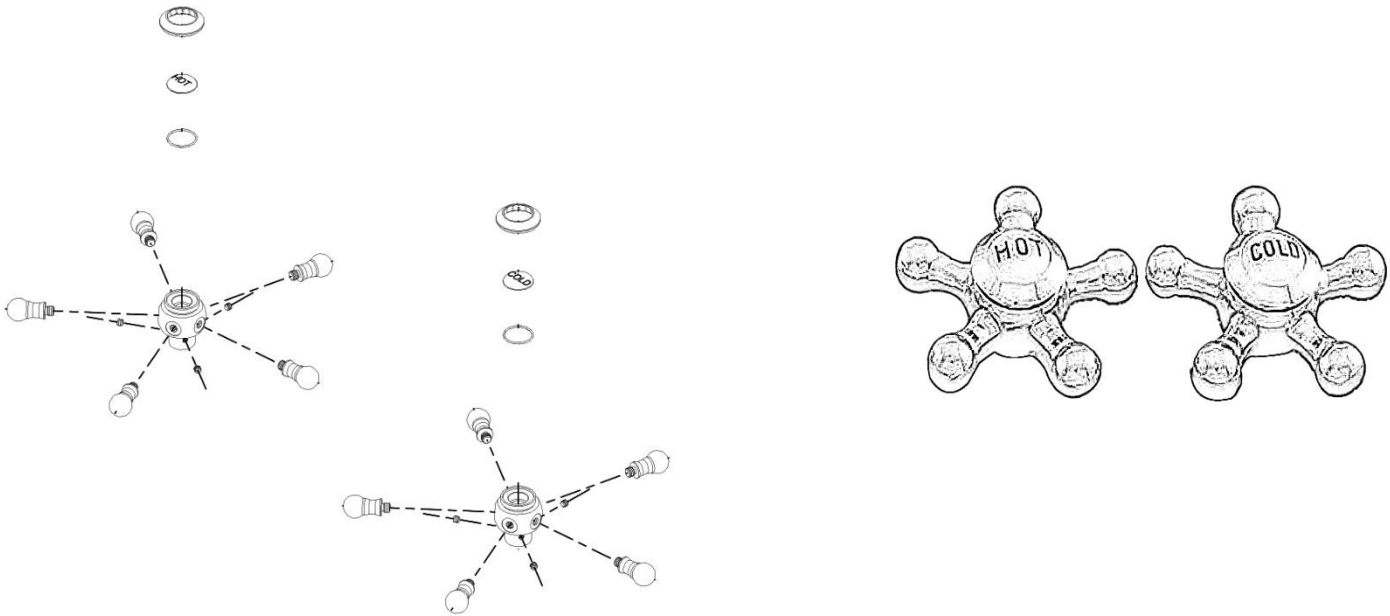

**Strom Living P0475 5 Spoke Handle Pair With Porcelain Buttons****GUARANTEE & AFTERCARE**

When installing or using tools, take care to avoid damaging the finish or fitting. Clean regularly with a soft damp cloth only to maintain appearance; avoid abrasive cleaners or detergents as they may cause surface damage. The company guarantees against faulty materials or manufacturing, excluding serviceable parts, if installed, cared for, and used according to our instructions.

**WATER SUPPLY REGULATIONS**

This product has been manufactured to comply with the relevant standards and conform to Water Supply Regulations.

COMPONENTS LIST

BILL OF MATERIAL				
ITEM	PT/ASSY	DESCRIPTION	TYPE	QTY
1	475-6	Handle	ASSEMBLY	10
2	0529	Handle Screw	ASSEMBLY	6
3	219-3	Washer	ASSEMBLY	2
4	475-1	Porcelain Button(Hot)	ASSEMBLY	1
5	475-2	Porcelain Button(Cold)	ASSEMBLY	1
6	475-5	Handle Hub	ASSEMBLY	2
7	475-3	Handle Cap	ASSEMBLY	2