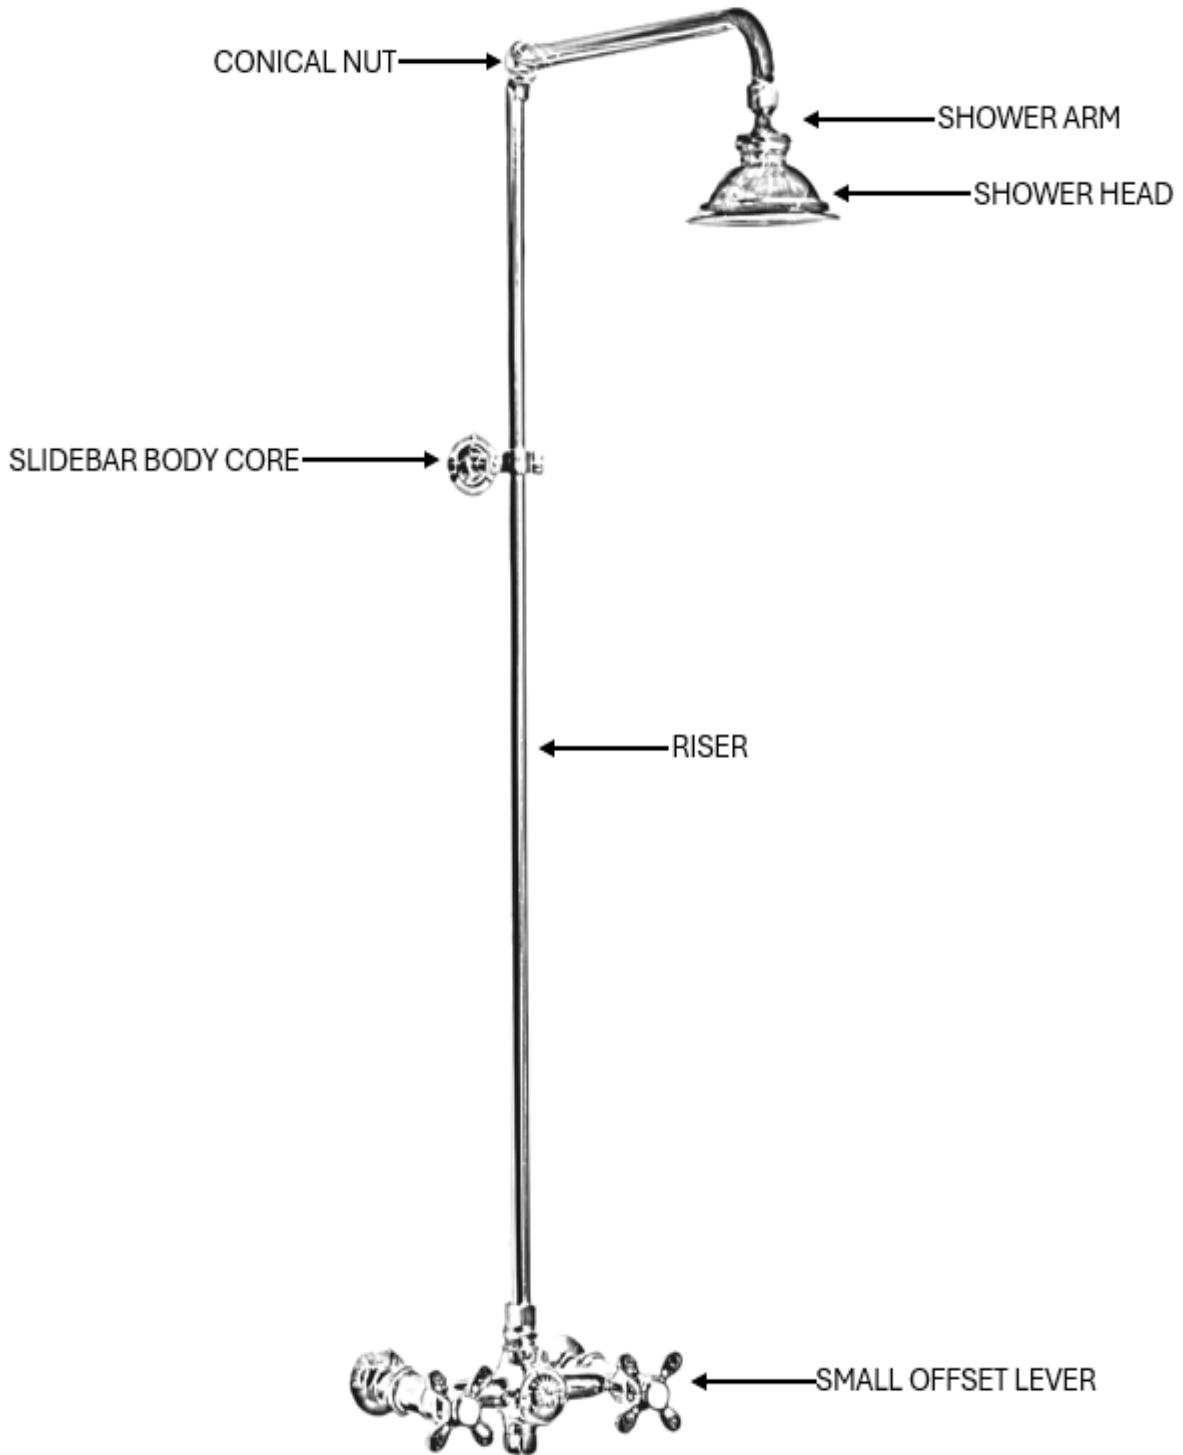

**Outdoor Exposed Shower System Wall Mounted Set**

**GUARANTEE & AFTERCARE**

When installing or using tools, take care to avoid damaging the finish or fitting. Clean regularly with a soft damp cloth only to maintain appearance; avoid abrasive cleaners or detergents as they may cause surface damage. The company guarantees against faulty materials or manufacturing, excluding serviceable parts, if installed, cared for, and used according to our instructions.

**WATER SUPPLY REGULATIONS**

This product has been manufactured to comply with the relevant standards and conform to Water Supply Regulations.

COMPONENTS LIST

BILL OF MATERIAL				
ITEM	PT/ASSY	DESCRIPTION	TYPE	QTY
1	180-6	Shower Head	ASSEMBLY	1
2	3416	Locknut	ASSEMBLY	1
3	2014	Escutcheon	ASSEMBLY	2
4	1414	Screw	ASSEMBLY	2
5	086WP-1A	Brass Ferule	ASSEMBLY	1
6	694-1	Riser Pipe	ASSEMBLY	1
7	149B	Faucet Body	ASSEMBLY	1
8	398-06	Wall Mount Bracket	ASSEMBLY	1
9	180-2	Rubber Flat Washer	ASSEMBLY	1
10	398-04B	POM Clip	ASSEMBLY	1
11	2113	Handle-Hot	ASSEMBLY	2
12	0166-3	Wall Flange	ASSEMBLY	2
13	6771A	Comp nut	ASSEMBLY	2
14	3418-1	Brass Ferule	ASSEMBLY	2