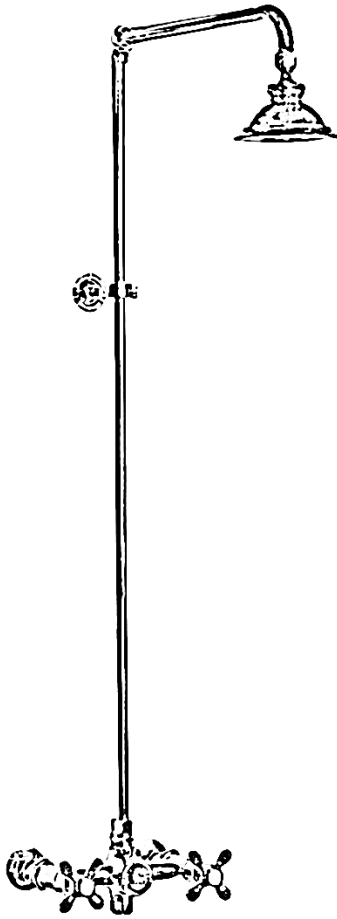

**Outdoor Exposed Shower System Wall Mounted Set**

**GUARANTEE & AFTERCARE**

When installing or using tools, take care to avoid damaging the finish or fitting. Clean regularly with a soft damp cloth only to maintain appearance; avoid abrasive cleaners or detergents as they may cause surface damage. The company guarantees against faulty materials or manufacturing, excluding serviceable parts, if installed, cared for, and used according to our instructions.

**WATER SUPPLY REGULATIONS**

This product has been manufactured to comply with the relevant standards and conform to Water Supply Regulations.

COMPONENTS LIST

BILL OF MATERIAL				
ITEM	PT/ASSY	DESCRIPTION	TYPE	QTY
1	180-6	Shower Head	ASSEMBLY	1
2	3416	Locknut	ASSEMBLY	1
3	2014	Escutcheon	ASSEMBLY	2
4	1414	Screw	ASSEMBLY	2
5	086WP-1A	Brass Ferule	ASSEMBLY	1
6	694-1	Riser Pipe	ASSEMBLY	1
7	149B	Faucet Body	ASSEMBLY	1
8	398-06	Wall Mount Bracket	ASSEMBLY	1
9	180-2	Rubber Flat Washer	ASSEMBLY	1
10	398-04B	POM Clip	ASSEMBLY	1
11	2113	Handle-Hot	ASSEMBLY	2
12	0166-3	Wall Flange	ASSEMBLY	2
13	6771A	Comp nut	ASSEMBLY	2
14	3418-1	Brass Ferule	ASSEMBLY	2