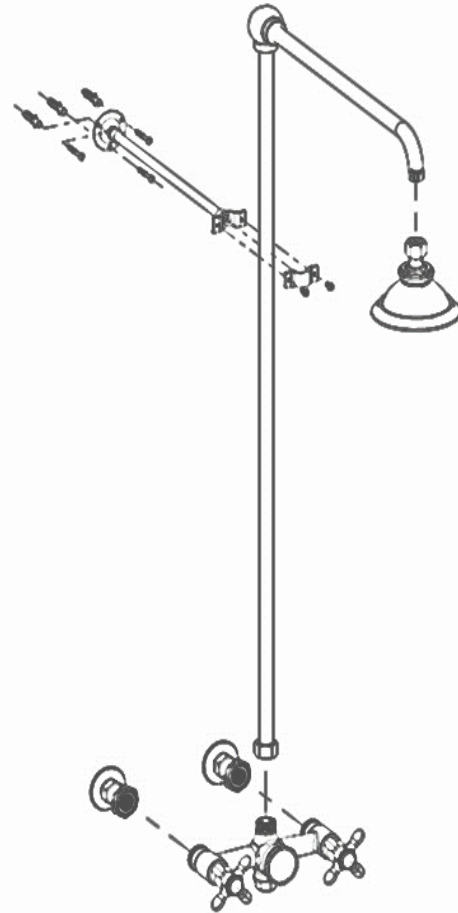

Outdoor Exposed Shower System Wall Mounted Set

GUARANTEE & AFTERCARE

When installing or using tools, take care to avoid damaging the finish or fitting. Clean regularly with a soft damp cloth only to maintain appearance; avoid abrasive cleaners or detergents as they may cause surface damage. The company guarantees against faulty materials or manufacturing, excluding serviceable parts, if installed, cared for, and used according to our instructions.

WATER SUPPLY REGULATIONS

This product has been manufactured to comply with the relevant standards and conform to Water Supply Regulations.