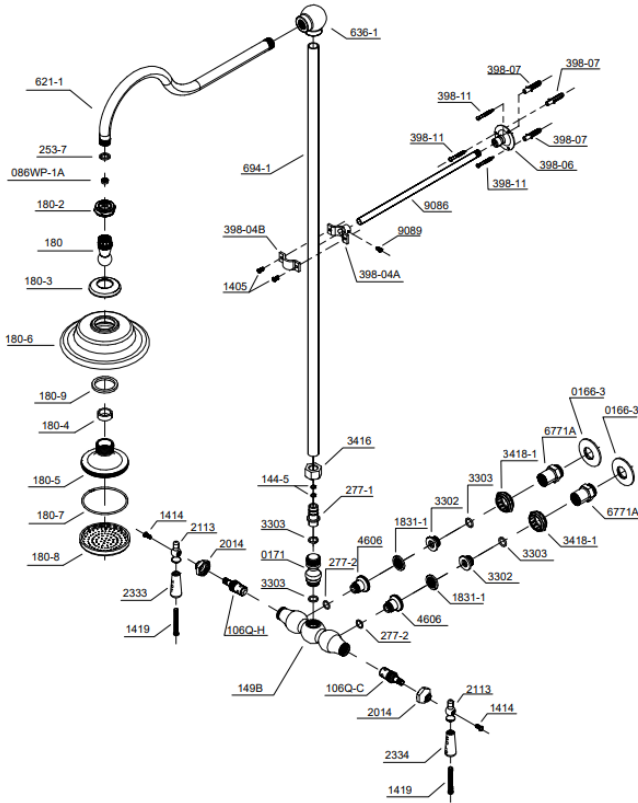

**WATER SUPPLY REGULATIONS**

This product has been manufactured to comply with the relevant standards and conform to Water Supply Regulations.

COMPONENTS LIST

BILL OF MATERIAL				
ITEM	PT/ASSY	DESCRIPTION	TYPE	QTY
1	180-6	Shower Head	ASSEMBLY	1
2	3416	Locknut	ASSEMBLY	1
3	2014	Escutcheon	ASSEMBLY	2
4	1414	Screw	ASSEMBLY	2
5	086WP-1A	Brass Ferule	ASSEMBLY	1
6	694-1	Riser Pipe	ASSEMBLY	1
7	149B	Faucet Body	ASSEMBLY	1
8	398-06	Wall Mount Bracket	ASSEMBLY	1
9	180-2	Rubber Flat Washer	ASSEMBLY	1
10	398-04B	POM Clip	ASSEMBLY	1
11	2113	Handle-Hot	ASSEMBLY	2
12	0166-3	Wall Flange	ASSEMBLY	2
13	6771A	Comp nut	ASSEMBLY	2
14	3418-1	Brass Ferule	ASSEMBLY	2